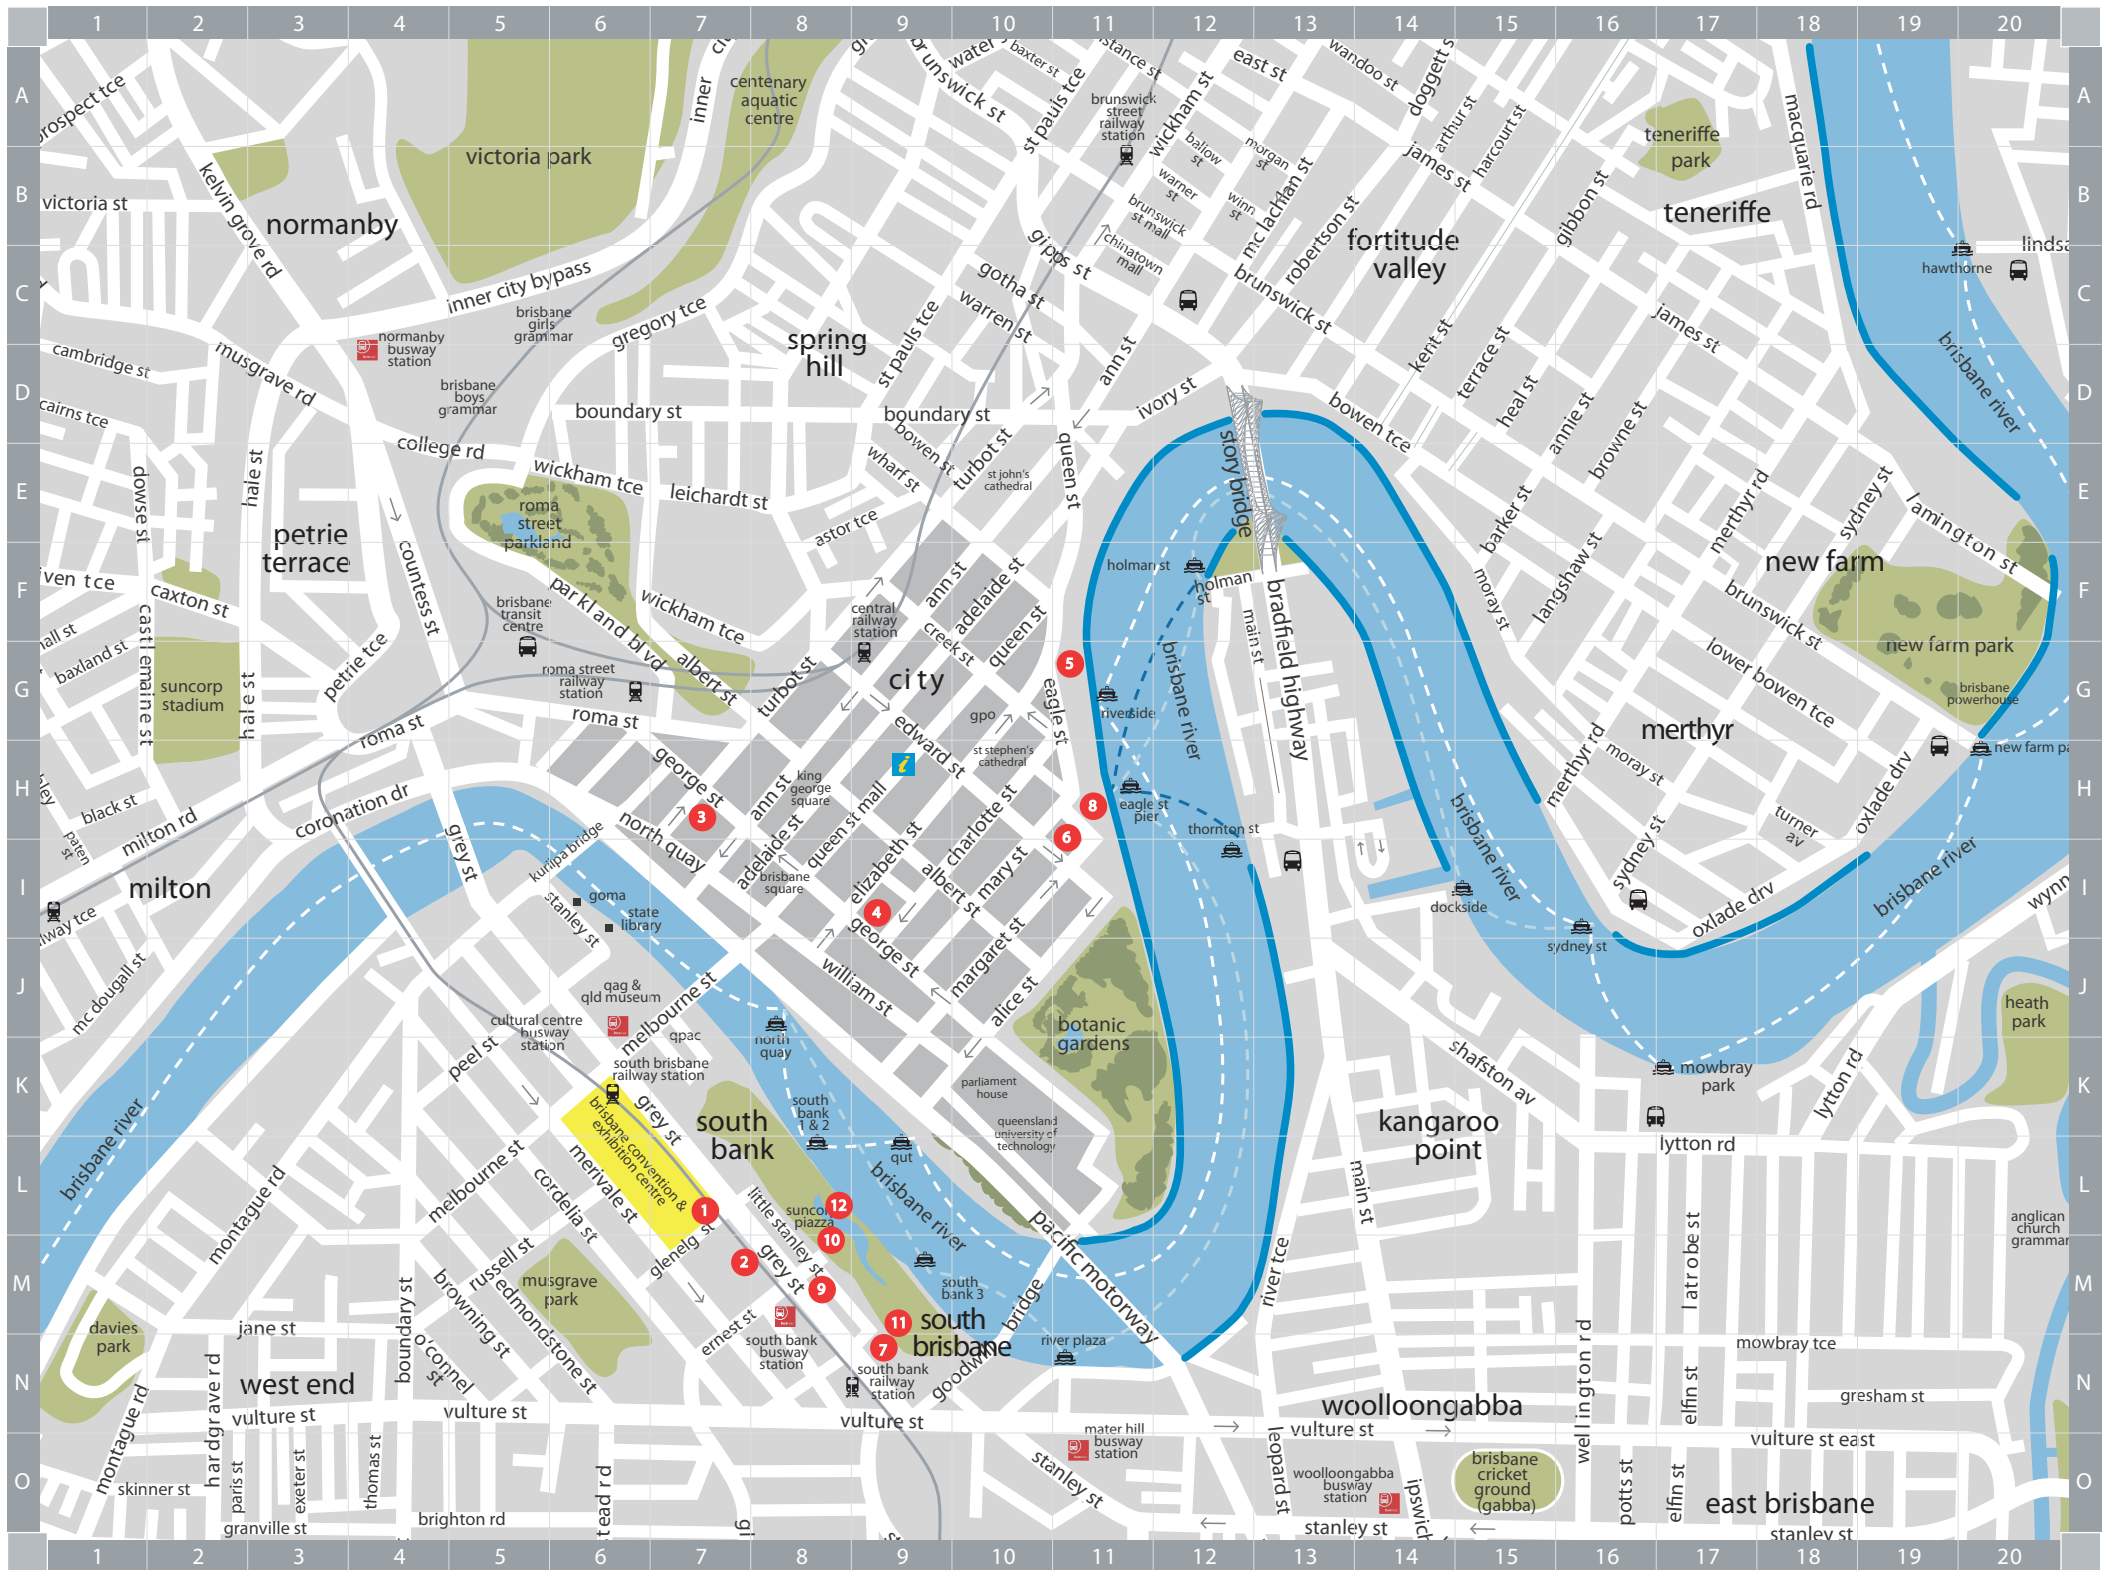

ALIA Access 2010 - Location Map

Legend

Hotels

- ① Rydges Hotel Southbank
- ② Mantra Apartments Southbank
- ③ Hotel Ibis Brisbane
- ④ Oaks Casino Towers

Restaurants

- ⑤ Achemy Restaurant and Bar
- ⑥ Barolo
- ⑦ dell'Ugo
- ⑧ Il-Centro
- ⑨ The Point Restaurant and Bar
- ⑩ Kapsalis
- ⑪ Decks Seafood & Steak Restaurant
- ⑫ Wang Dynasty